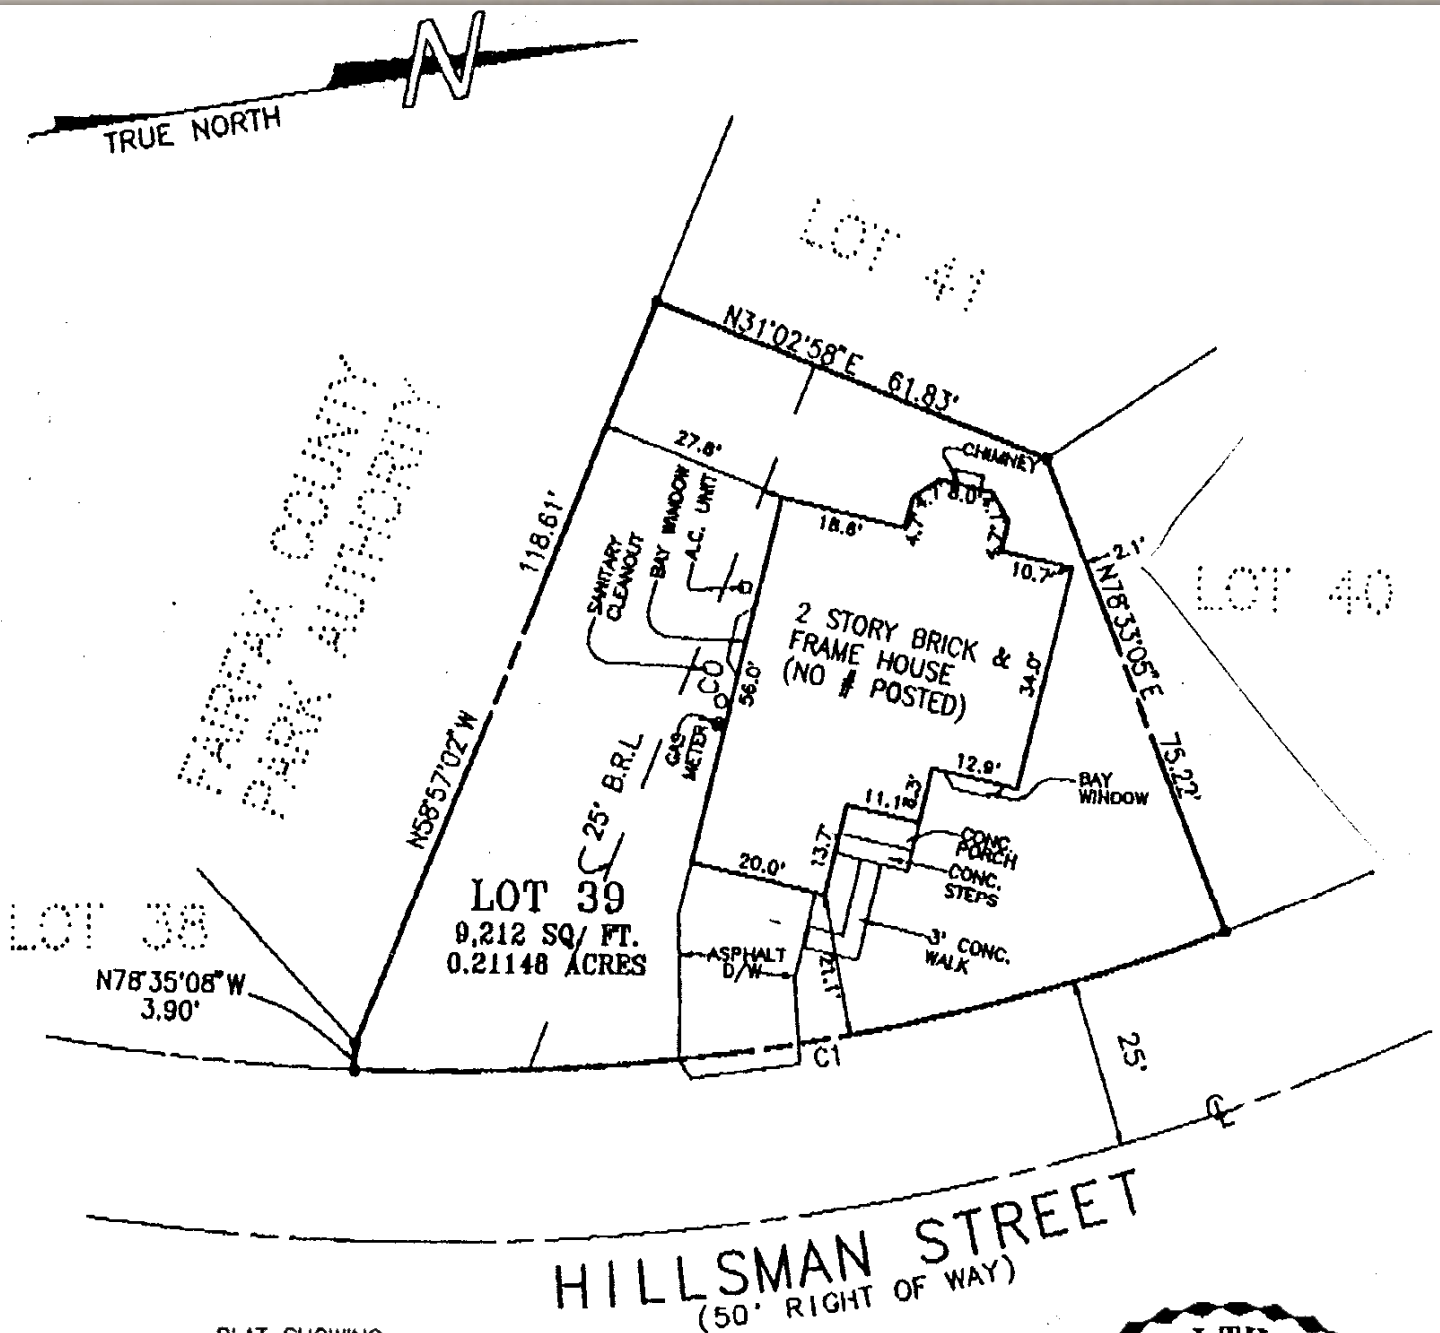

Plat

PLAT SHOWING
HOUSE LOCATION SURVEY
ON

LOT 39
HOLLY CREST
SECTION III

DEED BOOK 9120 PAGE 1061
PROVIDENCE DISTRICT
FAIRFAX COUNTY, VIRGINIA

SCALE 1" = 30' AUGUST 8, 1995